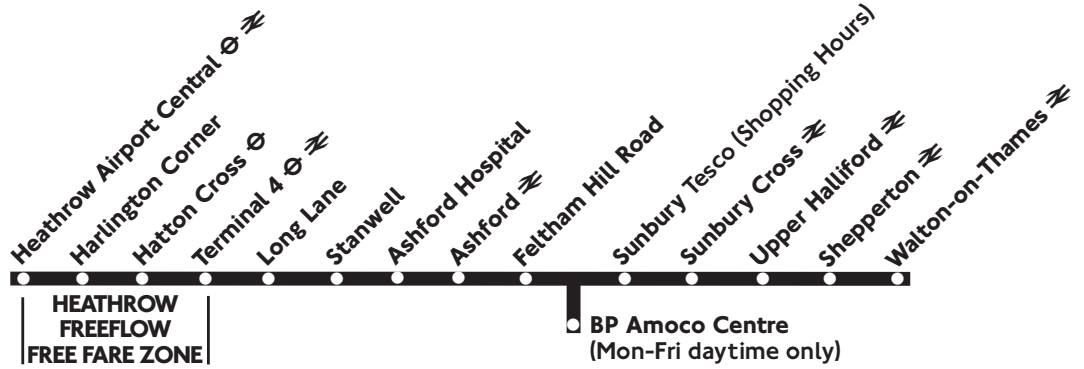

556

Heathrow - Sunbury - Walton

Daily
(except late evenings)

Please note that Bus Passes, Travelcards, Freedom Passes and Saver Tickets are NOT valid on this service.

Cash fares may differ from those charged on other local bus routes.

Monday - Friday

Heathrow Airport Central Bus Stn	0445	0545	0725	0803	0903	03	1503	1600	1700	1800	1900	2005	2105	2205
Harlington Corner	0450	0550	0731	0809	0908	08	1508	1606	1706	1806	1905	2010	2110	2210
Hatton Cross Bus Station	0455	0555	0737	0815	0913	13	1513	1612	1712	1812	1910	2015	2115	2215
Heathrow Airport Terminal 4	0459	0559	0742	0820	0918	Then 18	1518	1617	1717	1817	1914	2019	2119	2219
Stanwell Happy Landing	0504	0604	0749	0827	0925	every 25	1525	1624	1724	1824	1919	2024	2124	2224
Ashford Hospital Main Entrance	0506	0606	0753	0831	0928	60 28	1528	1627	1727	1827	1921	2026	2126	2226
Ashford Royal Hart	0509	0609	0758	0834	0932	mins 32	1532	1631	1731	1831	1924	2029	2129	2229
Feltham Hill Road Elgin Avenue	0513	0613	0803	0840	0937	at 37 until	1537	1636	1736	1836	1928	2033	2133	2233
BP Amoco Centre Chertsey Road	↓	↓	↓	0806	0843	0939	these 39	1539	1639	1739	1839	↓	↓	↓
Ashford Common Black Dog	0515	0615	0808	0845	0941	mins 41	1541	1641	1741	1841	1930	2035	2135	2235
Sunbury Tesco	↓	↓	↓	0848	0944	past 44	1544	1644	1744	1844	1933	↓	↓	↓
Sunbury Cross Shopping Parade	0518	0618	0813	0850	0946	each 46	1546	1646	1746	1846	1935	2038	2138	2238
Upper Halliford Post Office	0522	0622	0819	0856	0952	hour 52	1552	1652	1752	1852	1940	2043	2143	2243
Shepperton Station Approach	0525	0625	0823	0900	0956	56	1556	1656	1756	1856	1943	2046	2146	2246
Walton-on-Thames Bear	0529	0629	0829	0906	1002	02	1602	1702	1802	1902	1948	2051	2151	2251
Walton-on-Thames Station	0533	0633	0834	0911	1007	07	1607	1707	1807	1907	1952	2055	2155	2255

Saturday (also Good Friday)

Heathrow Airport Central Bus Stn	0445	0545	0725	0805	0905	05	1705	1805	1905	2005	2105	2205		
Harlington Corner	0450	0550	0730	0810	0911	11	1711	1811	1910	2010	2110	2210		
Hatton Cross Bus Station	0455	0555	0735	0815	0916	Then 16	1716	1816	1915	2015	2115	2215		
Heathrow Airport Terminal 4	0459	0559	0739	0819	0921	every 21	1721	1821	1919	2019	2119	2219		
Stanwell Happy Landing	0504	0604	0744	0824	0928	60 28	1728	1828	1924	2024	2124	2224		
Ashford Hospital Main Entrance	0506	0606	0746	0826	0931	mins 31	1731	1831	1926	2026	2126	2226		
Ashford Royal Hart	0509	0609	0749	0829	0935	at 35 until	1735	1835	1929	2029	2129	2229		
Feltham Hill Road Elgin Avenue	0513	0613	0753	0833	0940	these 40	1740	1839	1933	2033	2133	2233		
Ashford Common Black Dog	0515	0615	0755	0835	0943	mins 43	1743	1841	1935	2035	2135	2235		
Sunbury Tesco	↓	↓	↓	↓	0946	past 46	1746	1844	1938	↓	↓	↓		
Sunbury Cross Shopping Parade	0518	0618	0758	0838	0948	each 48	1748	1846	1940	2038	2138	2238		
Upper Halliford Post Office	0522	0622	0803	0843	0954	hour 54	1754	1852	1945	2043	2143	2243		
Shepperton Station Approach	0525	0625	0806	0846	0958	58	1758	1856	1948	2046	2146	2246		
Walton-on-Thames Bear	0529	0629	0811	0851	1004	04	1804	1902	1953	2051	2151	2251		
Walton-on-Thames Station	0533	0633	0815	0855	1009	09	1809	1907	1957	2055	2155	2255		

Sunday and other Public Holidays