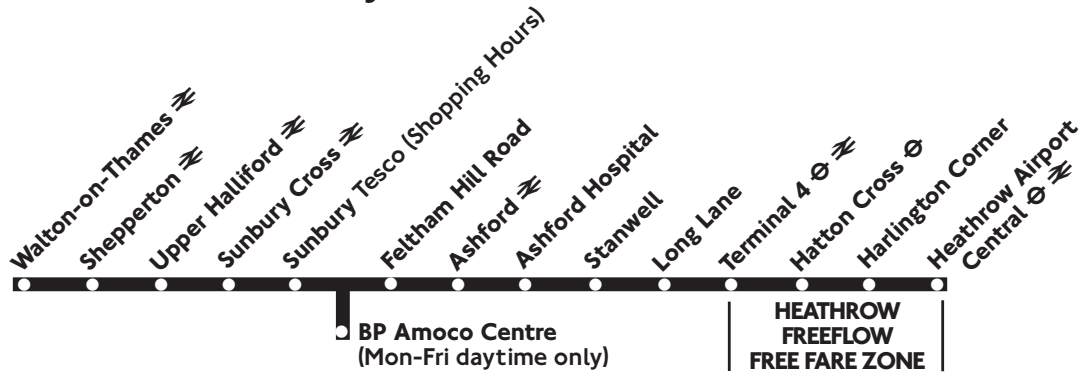

## Walton - Sunbury - Heathrow

Daily  
(except late evenings)

Please note that Bus Passes, Travelcards, Freedom Passes and Saver Tickets are NOT valid on this service.

Cash fares may differ from those charged on other local bus routes.

Routes 555 and 557 provide an alternative service between Sunbury Cross and Heathrow Airport - please see separate timetable.

Route 556 is operated on behalf of Surrey County Council

Operated by Tellings-Golden Miller (020 8755 7050) 6.9.03(A) T59870

Routes 555 and 557 provide an alternative service between Heathrow Airport and Sunbury Cross - please see separate timetable.

Route 556 is operated on behalf of Surrey County Council

Operated by Tellings-Golden Miller (020 8755 7050) 6.9.03(A) T5987T